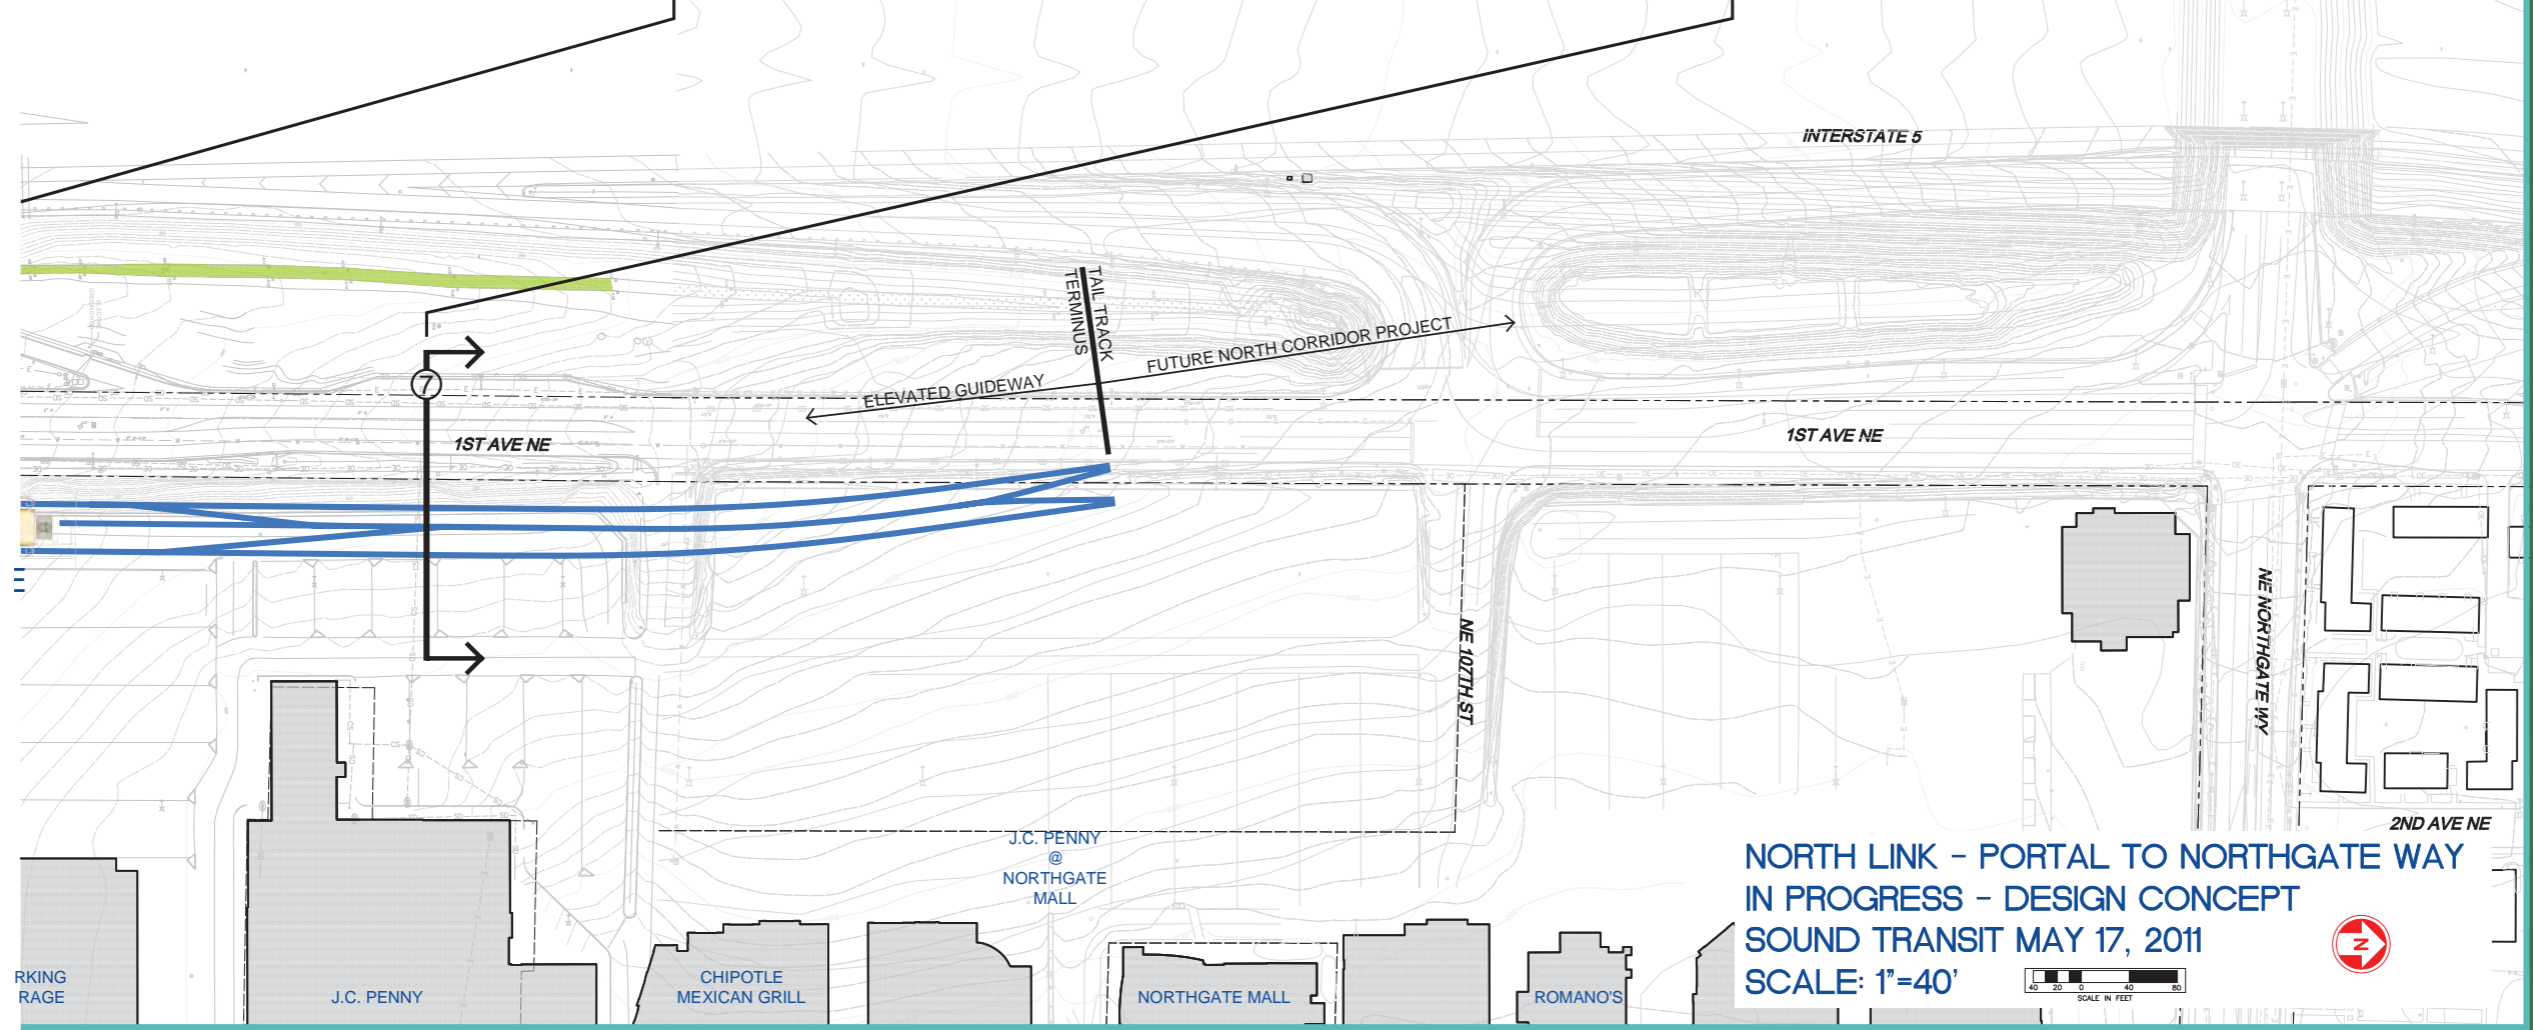

**SECTION 6 LOOKING NORTH
ELEVATED GUIDEWAY AT NORTHGATE STATION**

**SECTION 7 LOOKING NORTH
ELEVATED GUIDEWAY AT NORTHGATE MALL**

**NORTH LINK - PORTAL TO NORTHGATE WAY
IN PROGRESS - DESIGN CONCEPT
SOUND TRANSIT MAY 17, 2011
SCALE: 1"=40'**