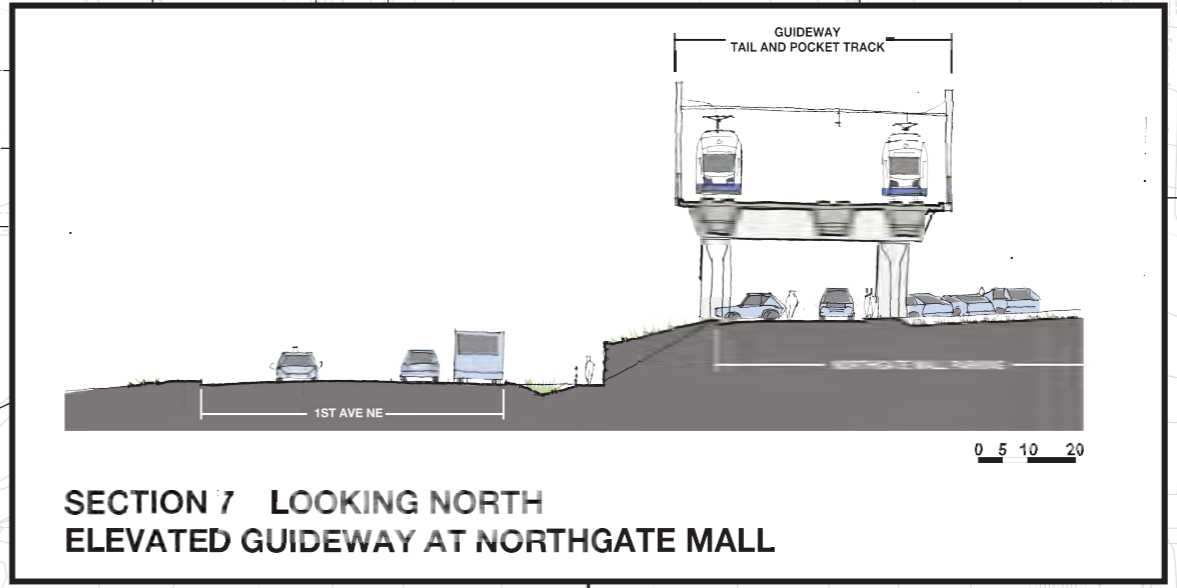

**SECTION 6 LOOKING NORTH
ELEVATED GUIDEWAY AT NORTHGATE STATION**

**SECTION 7 LOOKING NORTH
ELEVATED GUIDEWAY AT NORTHGATE MALL**

**NORTH LINK - PORTAL TO NORTHGATE WAY
IN PROGRESS - DESIGN CONCEPT
SOUND TRANSIT MAY 17, 2011
SCALE: 1"=40'**